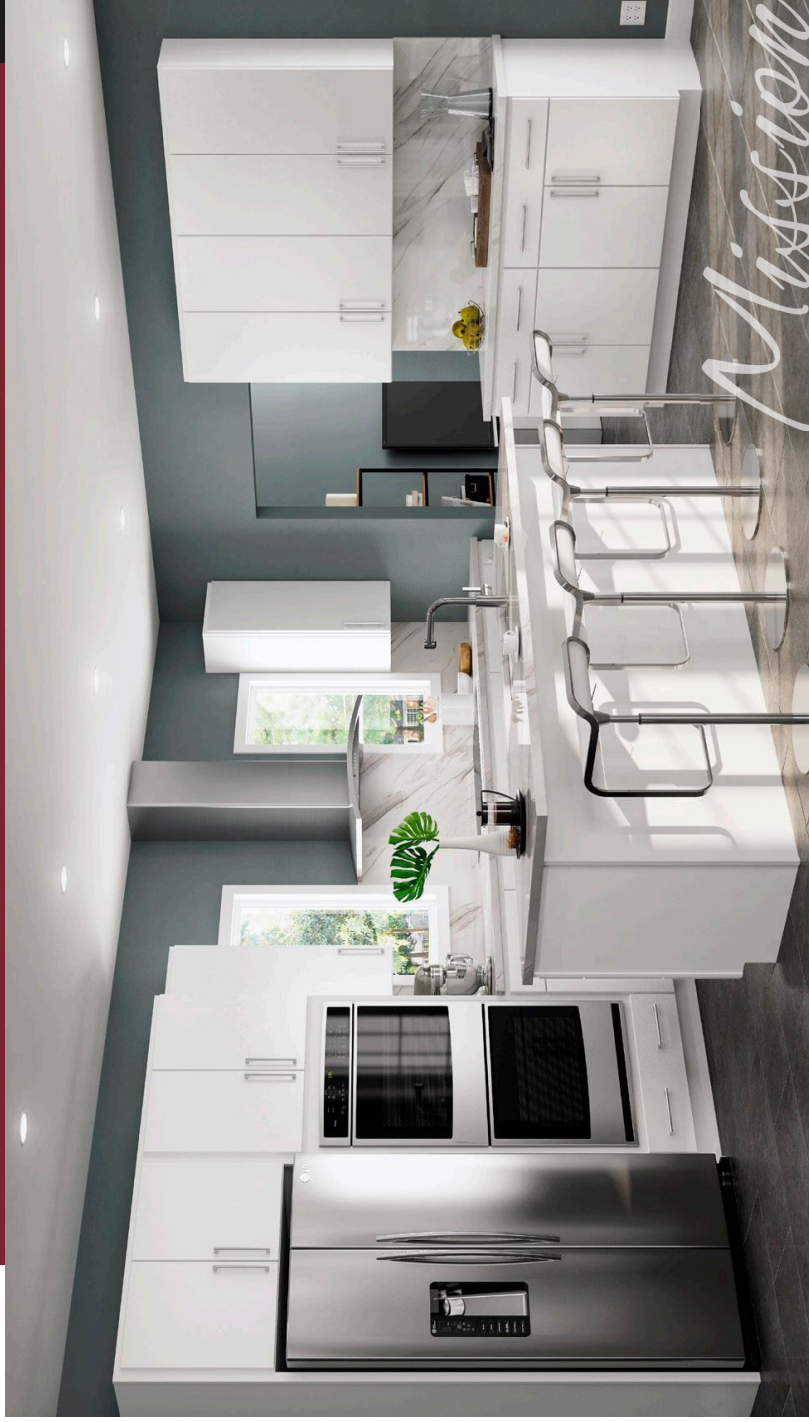

FEATURED

White Finish - 5-Piece Drawer Front
Mullion Doors - Floating Shelves

Williamsburg

Modern doesn't mean cold, and our Williamsburg in Slate proves just that. This traditional mitered raised panel door brings a contemporary design look to the classic darker cabinet finish. Made with maple wood and featuring a glossy dark stain, your kitchen will shine, without being overly bright.

FEATURED

Slate Finish - 5-Piece Drawer Front
Double-Over Cabinet

Mission

If the kitchen is the ultimate reflection of the home, what will your home say about you? This Mission in White cabinetry lets your design aesthetic take the lead. These ultra-modern, simple flat panels allow you to tell your design story, your way. And with so many options for accents and accessories, the opportunities are endless.

FEATURED

White Finish - Full Overlay Doors
Double Oven Cabinet

Rentown

Unobtrusive, inviting, and always attractive, our Rentown transitional shaker is the cabinetry that marries a simple refined look and clean homey aesthetic. Our new brown Tooffee stain feels right at home with the modern industrial decor in this subdued kitchen.