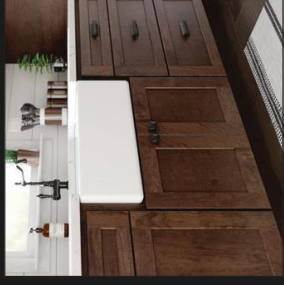

Onyx

Kitchen Options, Accessories, & Features

Decorative End Panel

Base Roll Out Shelves

Base Pull Out Spice Rack

Wall Plate Rack Cabinet

Wall Wine Cabinet
w/Wine Stem Holder

Matching Interior Cabinet

Super Susan Cabinet

Easy Reach Cabinet

Farmhouse Sink Base Cabinet

Mullion Doors

Bar Bracket

All Wood Drawer Box w/Dovetail
& Full Extension Soft Close

Our extensive variety of accessory options and premium upgrades allows you to design the home you've always dreamed of. Whether you're looking for decorative end panels, roll-out drawers, all wood matching interiors, or a general upgrade to your bathroom or kitchen cabinets, Kountry Wood offers affordable prices with American-made quality. With Kountry Wood, you can feel good about reinventing each space with its own unique style.