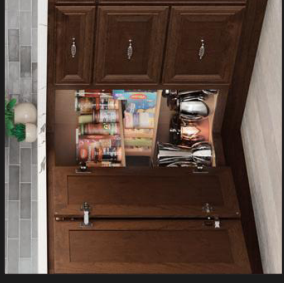

Onyx

Kitchen Options, Accessories, & Features

Decorative End Panel

Base Roll Out Shelves

Base Pull Out Spice Rack

Wall Plate Rack Cabinet

Wall Wine Cabinet
w/Wine Stem Holder

Matching Interior Cabinet

Super Susan Cabinet

Easy Reach Cabinet

Farmhouse Sink Base Cabinet

Mullion Doors

Bar Bracket

All Wood Drawer Box w/Dovetail
& Full Extension Soft Close

Our extensive variety of accessory options and premium upgrades allows you to design the home you've always dreamed of. Whether you're looking for decorative end panels, roll-out drawers, all wood matching interiors, or a general upgrade to your bathroom or kitchen cabinets, Kountry Wood offers affordable prices with American-made quality. With Kountry Wood, you can feel good about reinventing each space with its own unique style.